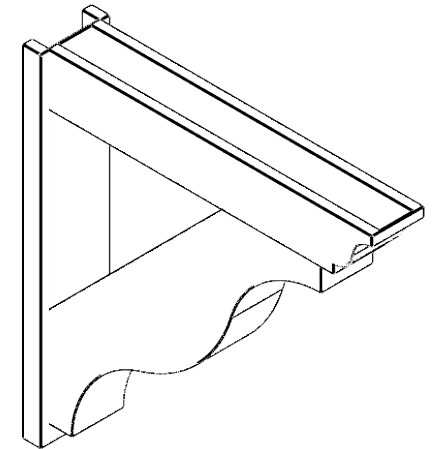

ITEM NUMBER: OUTUROC060X080X40000X40000X060X020X060FST04RCPR

6"W TOP X 8"W BACK X 40"D X 40"H X 6"T TOP X 2"T BACK TIMBERTHANE ROUGH CEDAR FUNSTON FAUX WOOD OPEN OUTLOOKER, TRADITIONAL TOP AND BLOCK BACK, 6"W CLOSED BRACE, PRIMED TAN

EKENA MILLWORK
2300 WEST MAIN ST.
CLARKSVILLE, TX 75426
TOLL FREE: 866-607-0453
WWW.EKENAMILLWORK.COM

NOTES

1. INSTALLATION TO BE COMPLETED IN ACCORDANCE WITH MANUFACTURER'S SPECIFICATIONS.
2. DRAWING MAY NOT BE TO SCALE
3. THIS DRAWING IS INTENDED FOR DESIGN AND PLANNING PURPOSES ONLY.
4. ALL INFORMATION CONTAINED HEREIN WAS CURRENT AT THE TIME OF DEVELOPMENT BUT MUST BE REVIEWED AND APPROVED BY THE PRODUCT MANUFACTURER TO BE CONSIDERED ACCURATE.
5. TIMBERTHANE ARCHITECTURAL PRODUCTS ARE MADE FROM HIGH DENSITY URETHANE AND COME FACTORY PRIMED