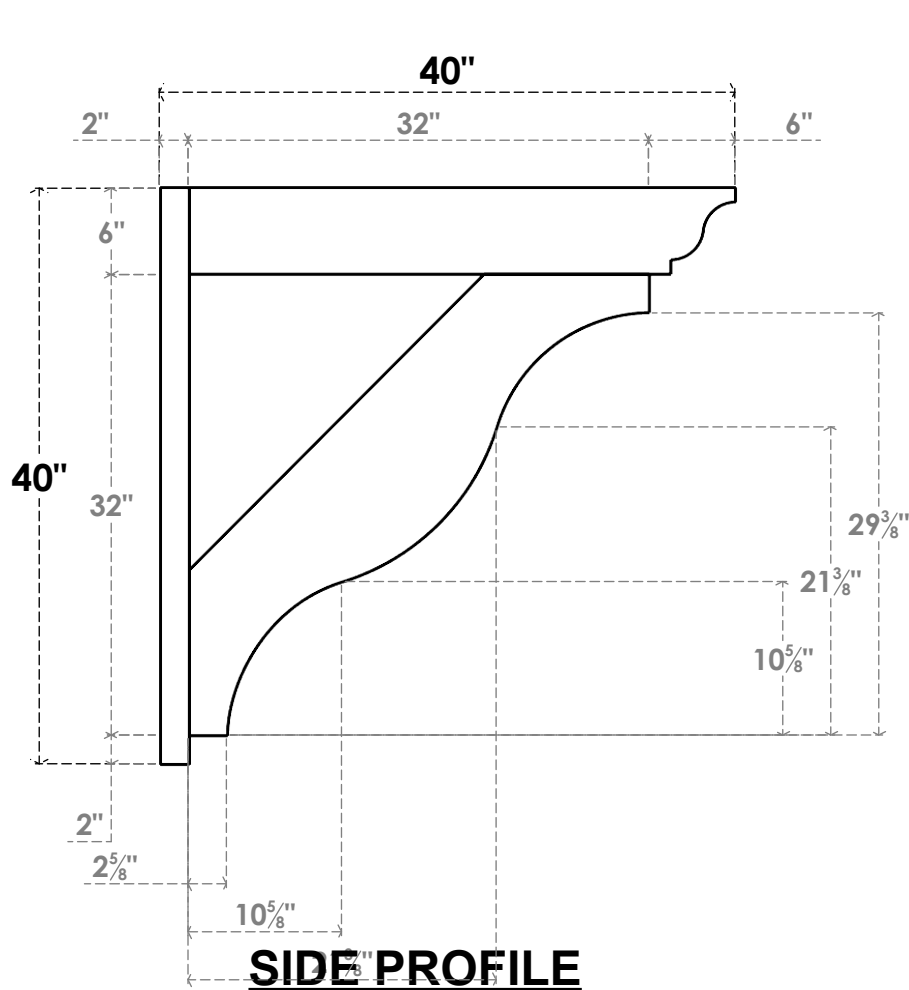

ITEM NUMBER: OUTUROC060X080X40000X40000X060X020X060FST04RCPR

6"W TOP X 8"W BACK X 40"D X 40"H X 6"T TOP X 2"T BACK TIMBERTHANE ROUGH CEDAR FUNSTON FAUX WOOD OPEN OUTLOOKER, TRADITIONAL TOP AND BLOCK BACK, 6"W CLOSED BRACE, PRIMED TAN

EKENA MILLWORK
2300 WEST MAIN ST.
CLARKSVILLE, TX 75426
TOLL FREE: 866-607-0453
WWW.EKENAMILLWORK.COM

NOTES

1. INSTALLATION TO BE COMPLETED IN ACCORDANCE WITH MANUFACTURER'S SPECIFICATIONS.
2. DRAWING MAY NOT BE TO SCALE
3. THIS DRAWING IS INTENDED FOR DESIGN AND PLANNING PURPOSES ONLY.
4. ALL INFORMATION CONTAINED HEREIN WAS CURRENT AT THE TIME OF DEVELOPMENT BUT MUST BE REVIEWED AND APPROVED BY THE PRODUCT MANUFACTURER TO BE CONSIDERED ACCURATE.
5. TIMBERTHANE ARCHITECTURAL PRODUCTS ARE MADE FROM HIGH DENSITY URETHANE AND COME FACTORY PRIMED