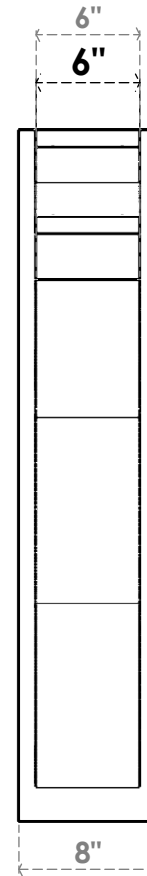

ITEM NUMBER: OUTUROC060X080X40000X40000X060X020X060FST04RCPR

6"W TOP X 8"W BACK X 40"D X 40"H X 6"T TOP X 2"T BACK TIMBERTHANE ROUGH CEDAR FUNSTON FAUX WOOD OPEN OUTLOOKER, TRADITIONAL TOP AND BLOCK BACK, 6"W CLOSED BRACE, PRIMED TAN

EKENA MILLWORK
2300 WEST MAIN ST.
CLARKSVILLE, TX 75426
TOLL FREE: 866-607-0453
WWW.EKENAMILLWORK.COM

NOTES

1. INSTALLATION TO BE COMPLETED IN ACCORDANCE WITH MANUFACTURER'S SPECIFICATIONS.
2. DRAWING MAY NOT BE TO SCALE
3. THIS DRAWING IS INTENDED FOR DESIGN AND PLANNING PURPOSES ONLY.
4. ALL INFORMATION CONTAINED HEREIN WAS CURRENT AT THE TIME OF DEVELOPMENT BUT MUST BE REVIEWED AND APPROVED BY THE PRODUCT MANUFACTURER TO BE CONSIDERED ACCURATE.
5. TIMBERTHANE ARCHITECTURAL PRODUCTS ARE MADE FROM HIGH DENSITY URETHANE AND COME FACTORY PRIMED